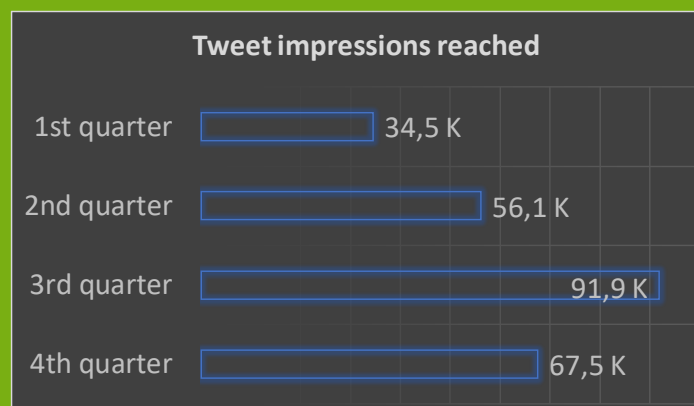

# ISS Social Media Impact Report 2017

Watch us on  
**YouTube**™

Twitter

average per month 2017

2,111 followers

23,5K tweet impressions

226 new followers

492 total tweets